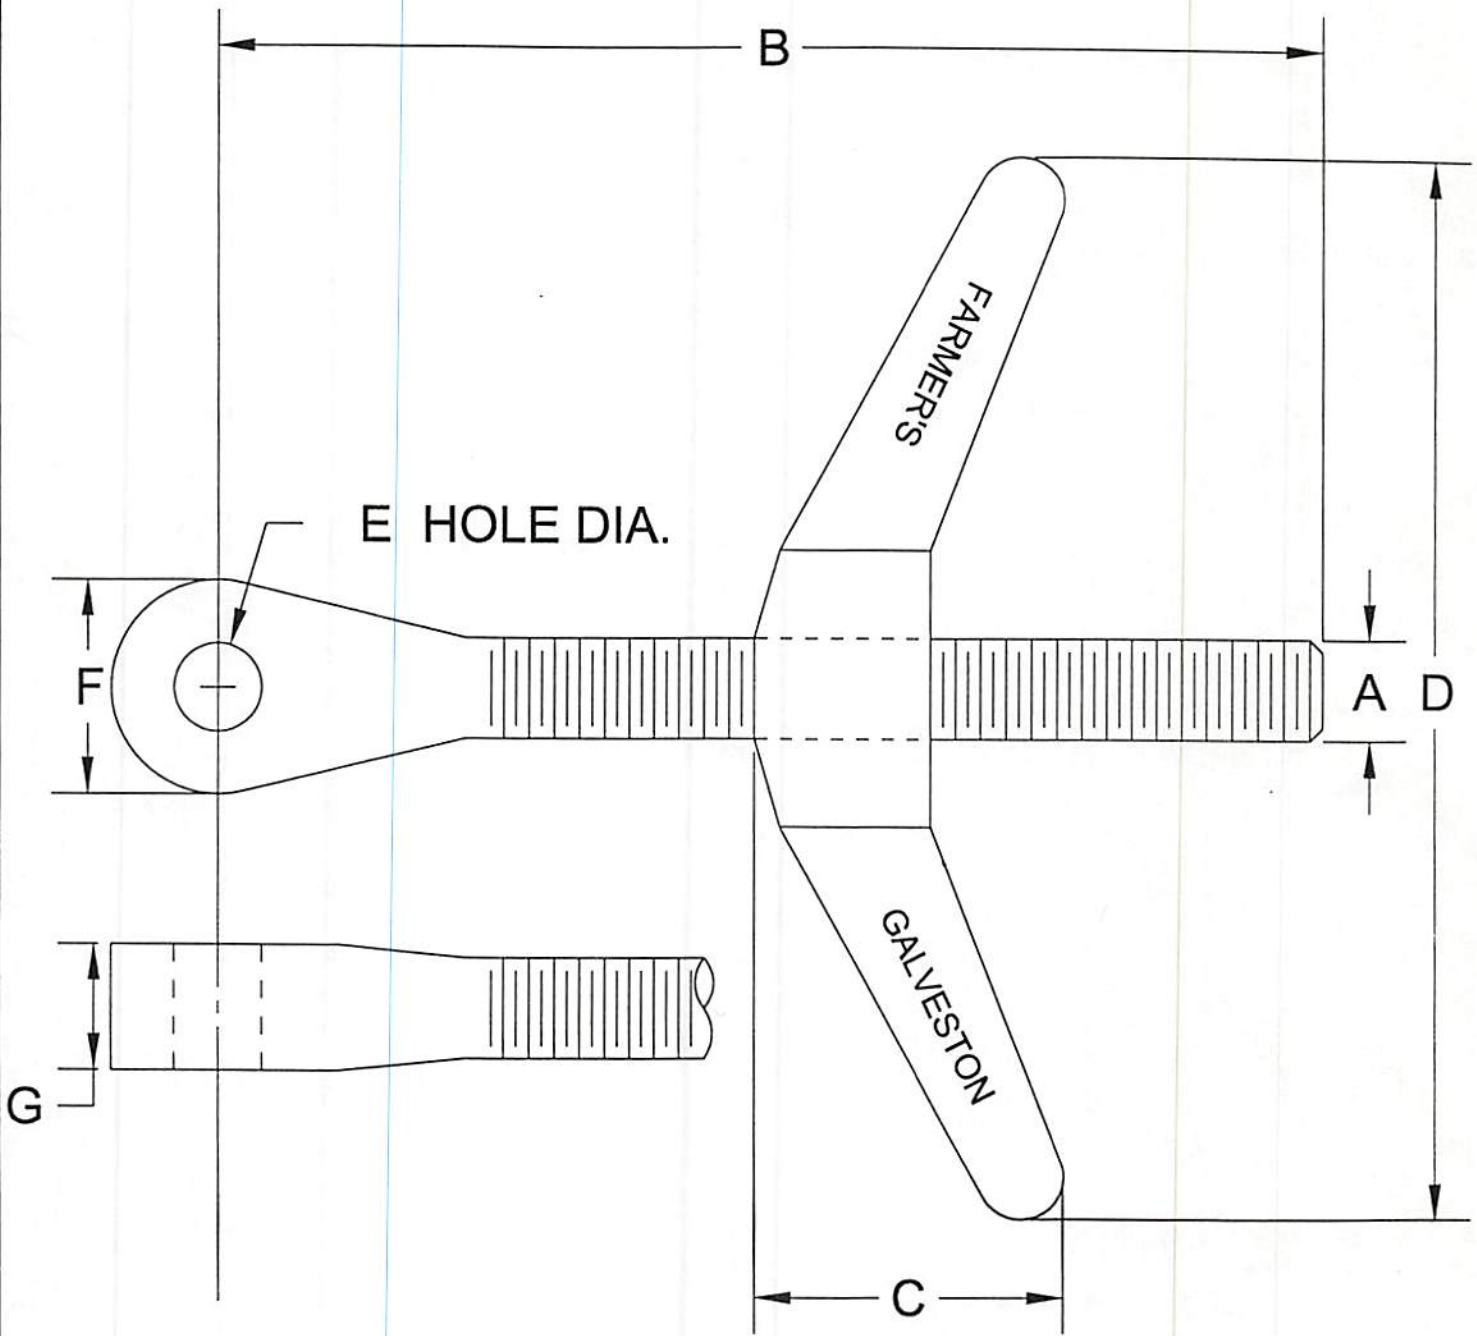

BRONZE DOG BOLTS WITH WING NUTS

SIZE CODE	SIZE A	SIZE B	LGTH. C	D	E	F	G	WEIGHT
3/8" x 5"	3/8"	5"	1-1/4"	3-7/8"	3/8"	1-1/4"	5/8"	
1/2" x 6"	1/2"	6"	1-3/4"	5-1/8"	7/16"	1-1/8"	5/8"	1.3
5/8" x 6"	5/8"	6"	2"	6-5/16"	11/16"	1-1/2"	3/4"	2.2
3/4" x 6"	3/4"	6"	2"	6-5/16"	11/16"	1-9/16"	3/4"	2.5
7/8" x 7"	7/8"	7"	2"	6-5/16"	11/16"	1-3/8"	15/16"	3.2
1" x 7"	1"	7"	3"	11-1/8"	7/8"	1-7/8"	1"	5.7

FARMER'S COPPER

202 37th st. Galveston Texas 77553
409-765-9003 fax-409-765-7115 800-231-9450

DRAWN BY: K.FARMER	DWG No. DOGBOLT.DWG
APPROVED BY: B.FARMER	www.farmerscopper.com
DATE: 11-27-00	